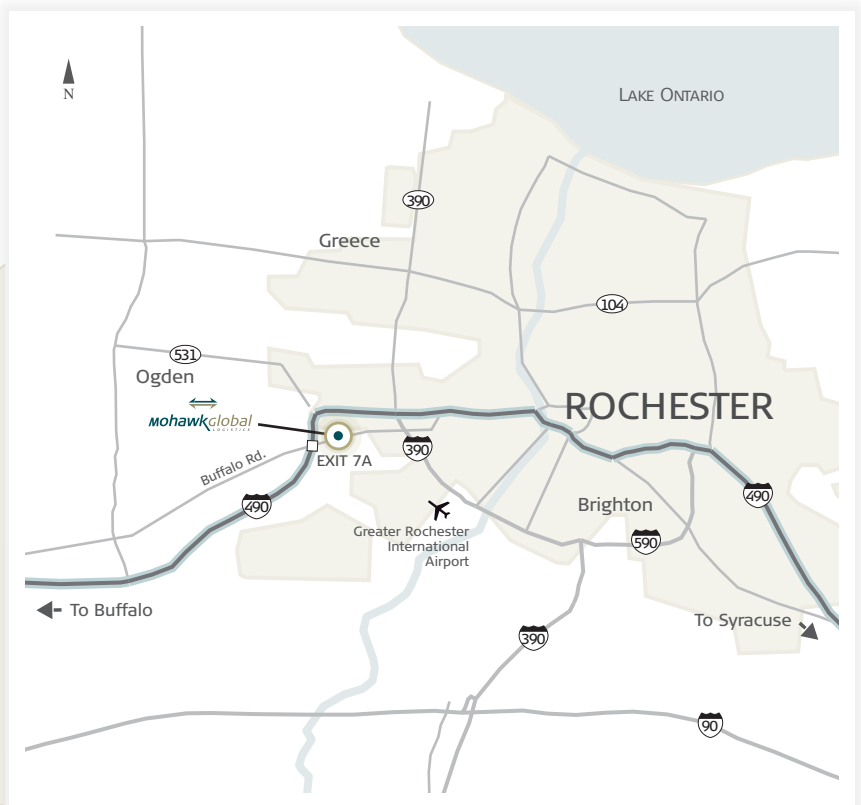

BRANCH OFFICE
ROC-NY

52 Marway Circle, Suite 1
Rochester, NY 14624

T 585 426 0340

F 585 426 5249

Directions

FROM THE NORTH

Take QEW (Queen Elizabeth Way) to Exit 37. Take Route 405 East to Queenston-Lewiston Bridge. Merge onto Route 290 East and follow to I-90 East (New York State Thruway) exit. Proceed on I-90 East to Exit 47 (490 West). Take 490 West to Exit 7A (Gates Center/Route 33 East). Merge onto Buffalo Road and turn right onto Marway Circle. Mohawk is the third building on your left.

FROM THE SOUTH

Take I-390 North to 490 West to Exit 7A (Gates Center/Route 33 East). Merge onto Buffalo Road and turn right onto Marway Circle. Mohawk is the third building on your left.

FROM THE EAST

Take I-90 West (New York State Thruway) to Exit 45. Proceed through tolls onto to 490 West, and follow to Exit 7A (Gates Center/Route 33 East). Merge onto Buffalo Road and turn right onto Marway Circle. Mohawk is the third building on your left.

FROM THE WEST

Take I-90 East (New York State Thruway) to Exit 47. Proceed through tolls onto 490 East, and follow to Exit 7A (Gates Center/Route 33 East). Merge onto Buffalo Road and turn right onto Marway Circle. Mohawk is the third building on your left.