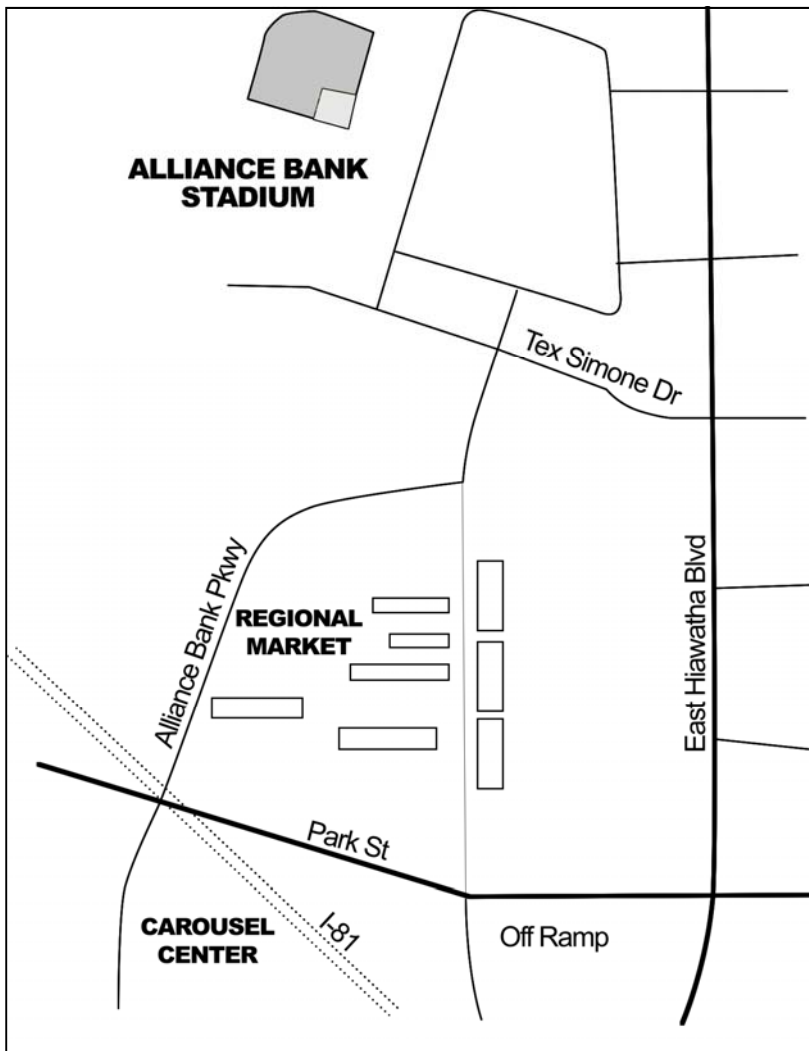

a night @ the ballpark

MOHAWK GLOBAL LOGISTICS PRESENTS:

- THE GAME
Syracuse Chiefs vs Rochester Red Wings.
 - THE PLACE
Alliance Bank Stadium > Section 302
 - THE PRIZE
Stop by the Mohawk table (located on the stadium's main level) for a free gift.
- Additional tickets available upon request.
Please call 315.455.3003

7¹⁵
PM

[www.MOHAWKGLOBAL.COM]

Directions to Alliance Bank Stadium

1 Tex Simone Drive, Syracuse, NY 13208

From I-81 SOUTH: Take I-81 South to Exit 25 (7th North St.). Turn left at light and travel approximately 3/4 mile to Hiawatha Blvd. Turn right on Hiawatha Blvd. Follow signs to Alliance Bank Stadium.

From I-81 NORTH: Take I-81 North to Exit 23 (Hiawatha Blvd.). Turn left at light onto Park St. Turn right at next light. Follow signs to Alliance Bank Stadium.

From 690 EAST: Take 690 East to Hiawatha Blvd. Exit. Turn left at the light onto Hiawatha Blvd. Follow signs to Alliance Bank Stadium.

From 690 WEST: Take 690 West and merge onto I-81 North. Continue on I-81N to Exit 23 (Hiawatha Blvd.). Turn left at light onto Park St. Turn right at next light. Follow signs to Alliance Bank Stadium.